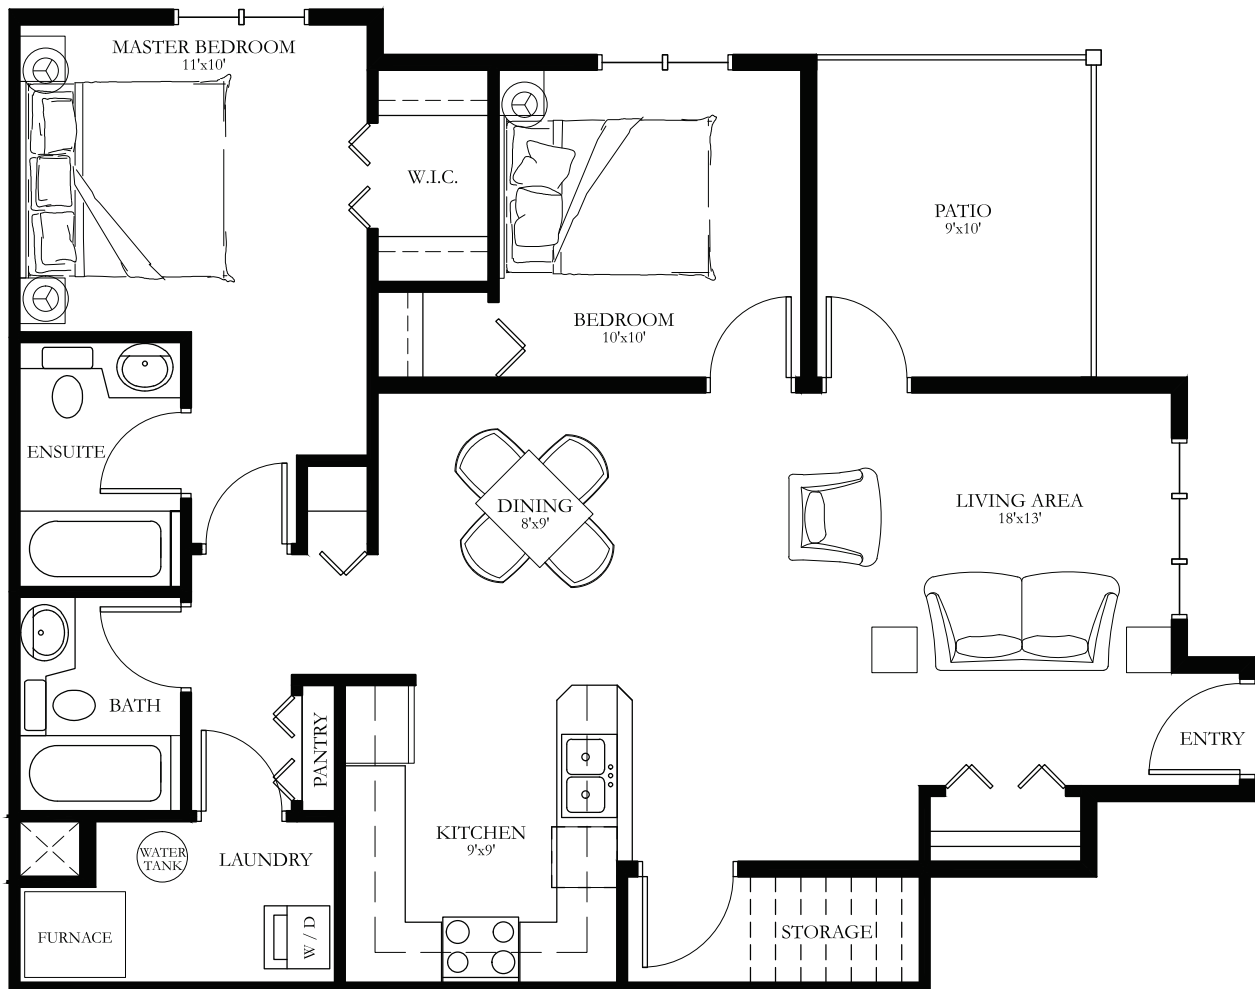

# VALLEY CROSSING | MAIN FLOOR UNIT

## MAIN FLOOR UNIT

FLOOR AREA 1,119 SQ. FT.

\* The builder reserves the right to make modifications and changes to the building design, features and floorplans without notice. Overall unit, room and deck sizes are approximate and based on the construction square footage not the legal measurements shown in the condo plan (please refer to the purchase contract). E. & O.E.